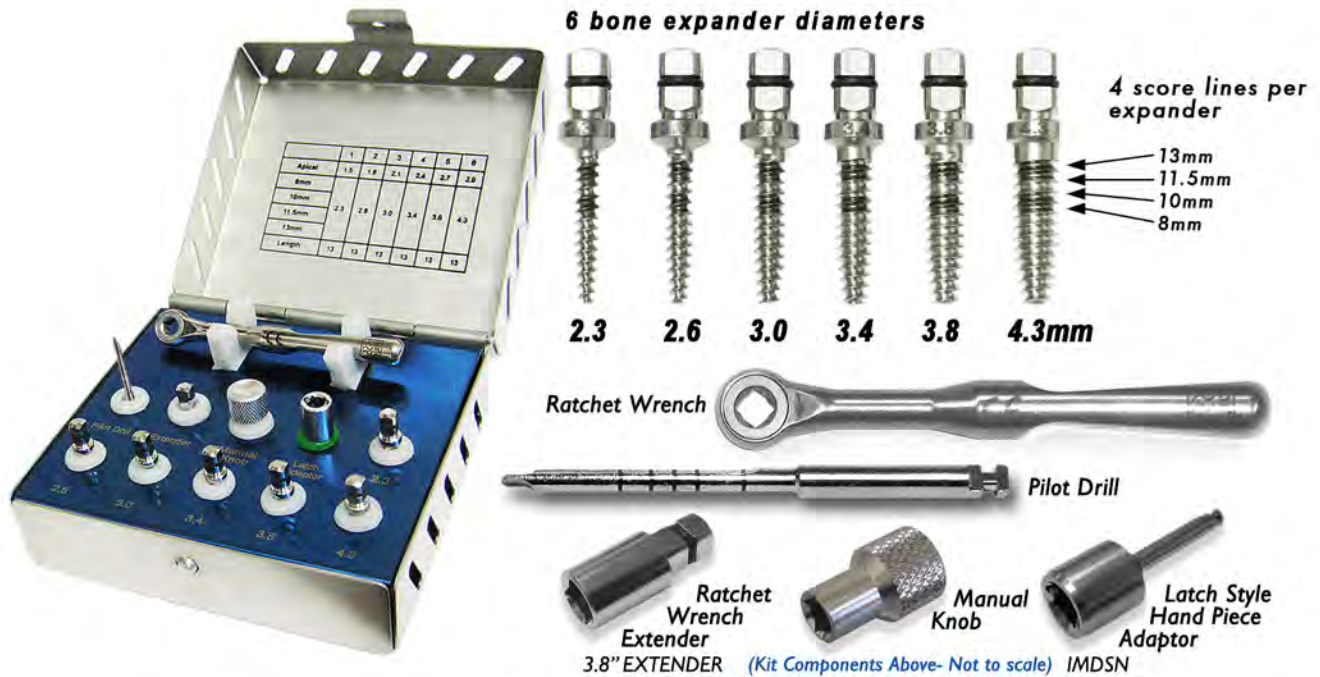

Implant Instrumentation

Bone Expander Kit

An Alternative to Osteotomes

Bone expander drills are an alternative to osteotomes for the expansion and condensing of the atrophic mandible and maxilla in preparation for dental implant insertions. Expanders are also an alternative to the maxillary sinus elevation technique.

Surgical Drama Decreased

Expanders are driven into the bone with a ratchet wrench or low speed hand piece. This decreases the surgical trauma of osteotomes. Bone expanders improve the clinical success by improving stability, maintaining bone density and increasing fixation.

What the Kit Includes

The Bone Expander Kit from ITL Dental includes 6 expanders, a ratchet wrench, a pilot drill, a ratchet wrench extender, a hand piece latch adaptor and a manual knob for finger usage. The kit is autoclavable.

Product code: BEK