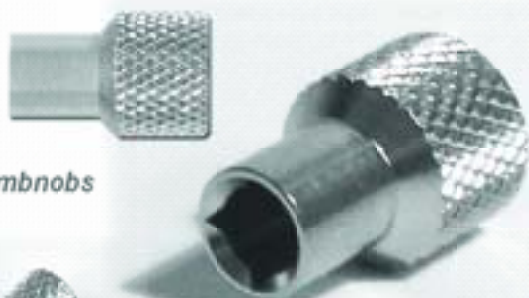

## Additional Implantology Products and Components

Heavy Duty Latch Head with Internal and External Irrigation

Short and Long Drivers

Drill Extender

Thumbnobs

6mm Hex Ratchet Wrench

Implant Mount Drivers

Open End Wrench