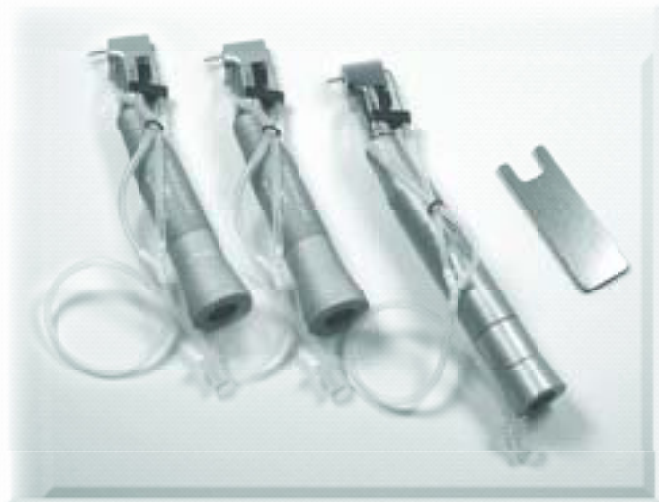

Implant Products from ITL Dental

Augmenting your bottom line with the ITL DENTAL line -
Implantology Products and Components

Contra Angle Implantology Handpieces

For the past 18 years, ITL DENTAL has been providing the implant industry the finest of precision-engineered products and implant accessories.