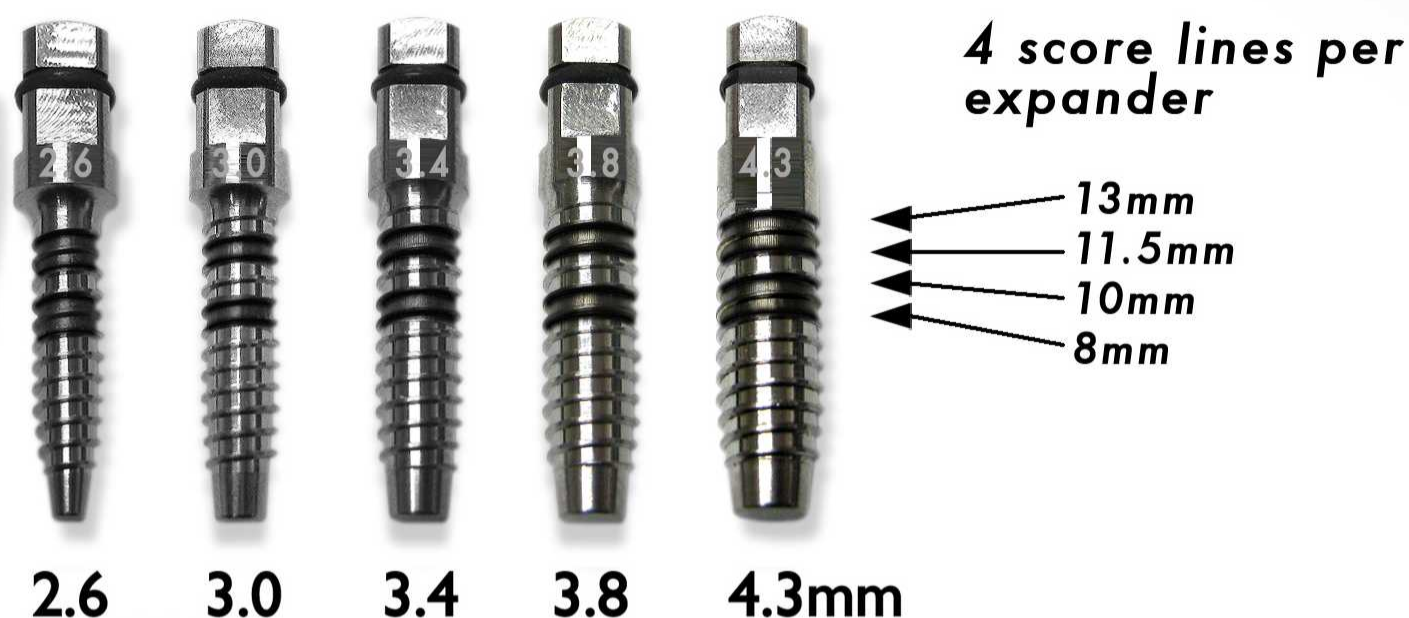

Bone Expander Kit

5 bone expander diameters

Ratchet Wrench

Pilot Drill

Ratchet Wrench Extender

Manual Knob

Latch Style Hand Piece Adaptor

(Kit Components Above- Not to scale)

An Alternative to Osteotomes

Bone expander drills are an alternative to osteotomes for the expansion and condensing of the atrophic mandible and maxilla in preparation for dental implant insertions. Expanders are also an alternative to the maxillary sinus elevation technique.

Surgical Trauma Decreased

Expanders are driven into the bone with a ratchet wrench or low speed hand piece. This decreases the surgical trauma of osteotomes. Bone expanders improve the clinical success by improving stability, maintaining bone density and increasing fixation.

What the Kit Includes

The Bone Expander Kit from ITL Dental includes 5, bone expanders, a ratchet wrench, a pilot drill, a ratchet wrench extender, a hand piece latch adaptor and a manual knob for finger usage. The kit is autoclavable. The cost of the kit is under \$500 making it one of the most economical expander kits.